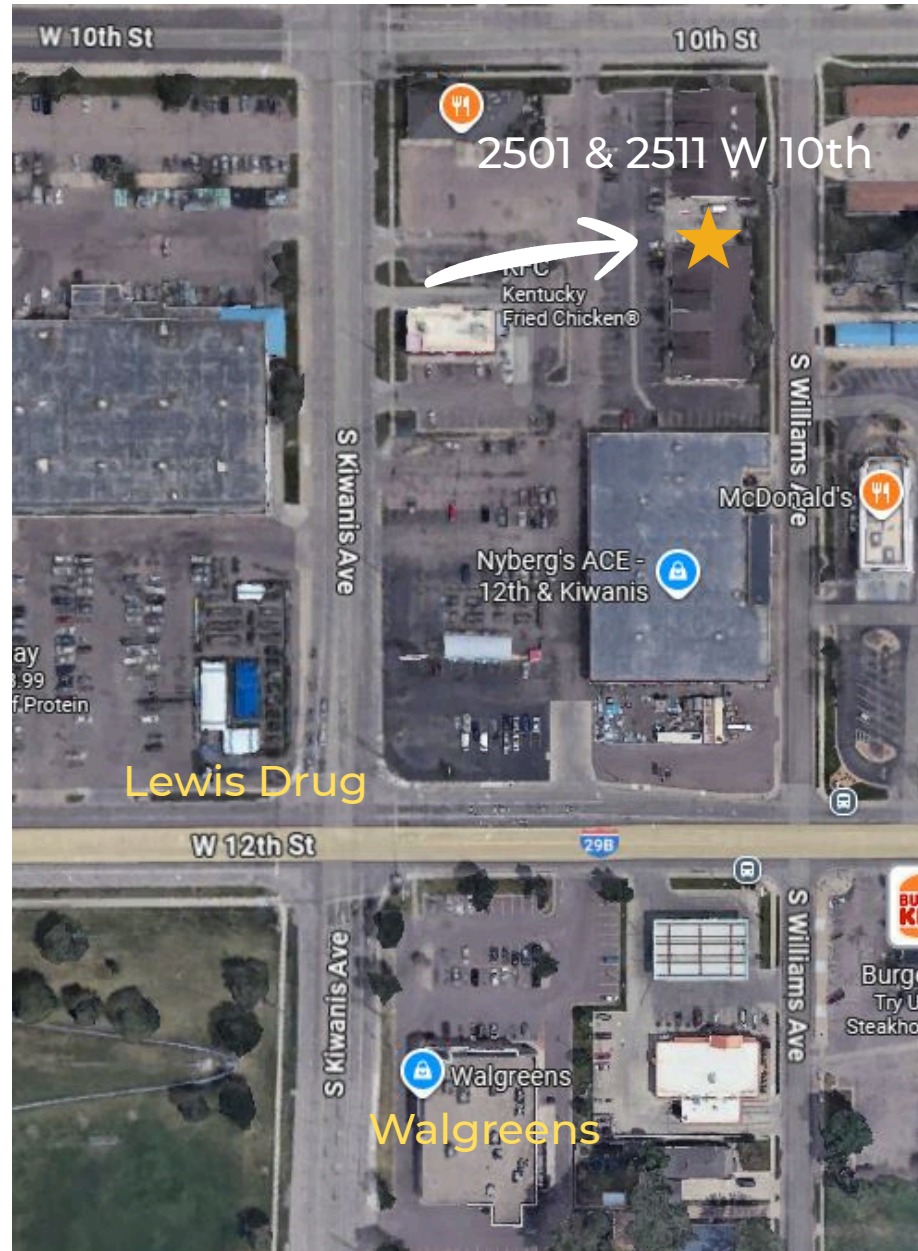

WHAT'S AROUND THE CORNER

2501 & 2511 W 10th Street, Sioux Falls, SD

Retail / Services

- Nyberg's ACE - 12th & Kiwanis (hardware)
- First National Pawn (pawn shop)
- Rent-A-Center (furniture store)
- Walgreens (general store/pharmacy)
- Lewis Drug Store (general store/pharmacy)

Restaurants/Fast Food

- Burger King
- McDonalds
- Subway
- Crooked Pint
- Jackie's Restaurant Express

Other (nearby but relevant)

- Great Plains Zoo & Museum
- Sherman Park
- Battleship South Dakota Memorial

information deemed reliable, but not guaranteed