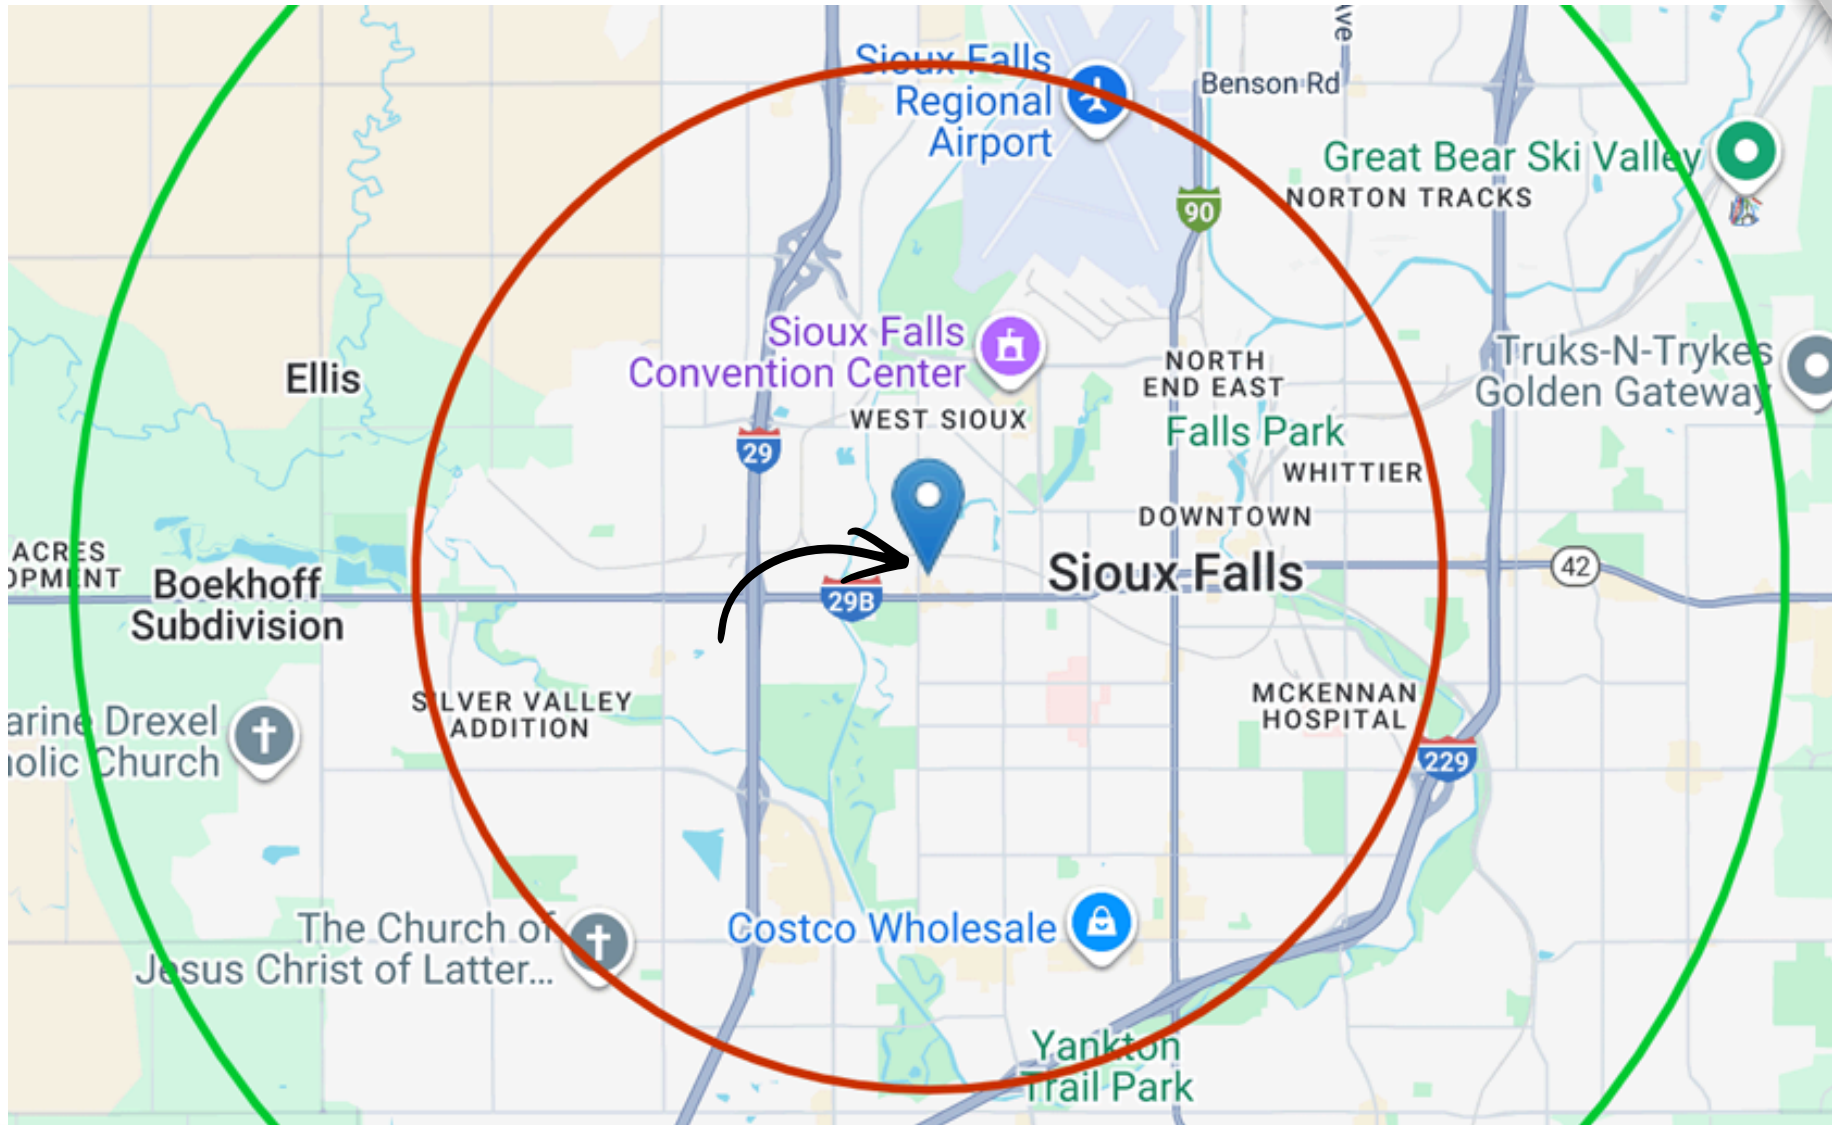

# WHAT YOU NEED TO KNOW

2501 & 2511 W 10<sup>th</sup> Street, Sioux Falls, SD

Located off the high-traffic West 12th Street corridor and Kiwanis Avenue in Sioux Falls, this versatile retail building presents an exceptional Investment Opportunity. Built in 2006, the building benefits from modern construction and infrastructure, while its strategic placement on a key westside thoroughfare ensures easy access for both drive-by and destination traffic. This property sits amidst a vibrant mix of established businesses and residential communities, providing a built-in customer base and strong brand presence in one of Sioux Falls' active commercial nodes.

## LOCATION / TRAFFIC COUNT:

Located off the corner of W 10th Street & Kiwanis Avenue with 10,600 daily traffic count.

## FEATURES

- Located on Kiwanis Avenue & West 10<sup>th</sup> Street
- 1,887 square foot Mocktail Bar
- 5,000 square foot Rent-A-Center - Contact Listing Broker for lease terms & conditions.
- Parcel ID: 76535
- Real Estate Taxes: \$10,913.80

# LOCATION MAP

2501 & 2511 W 10<sup>th</sup> Street, Sioux Falls, SD